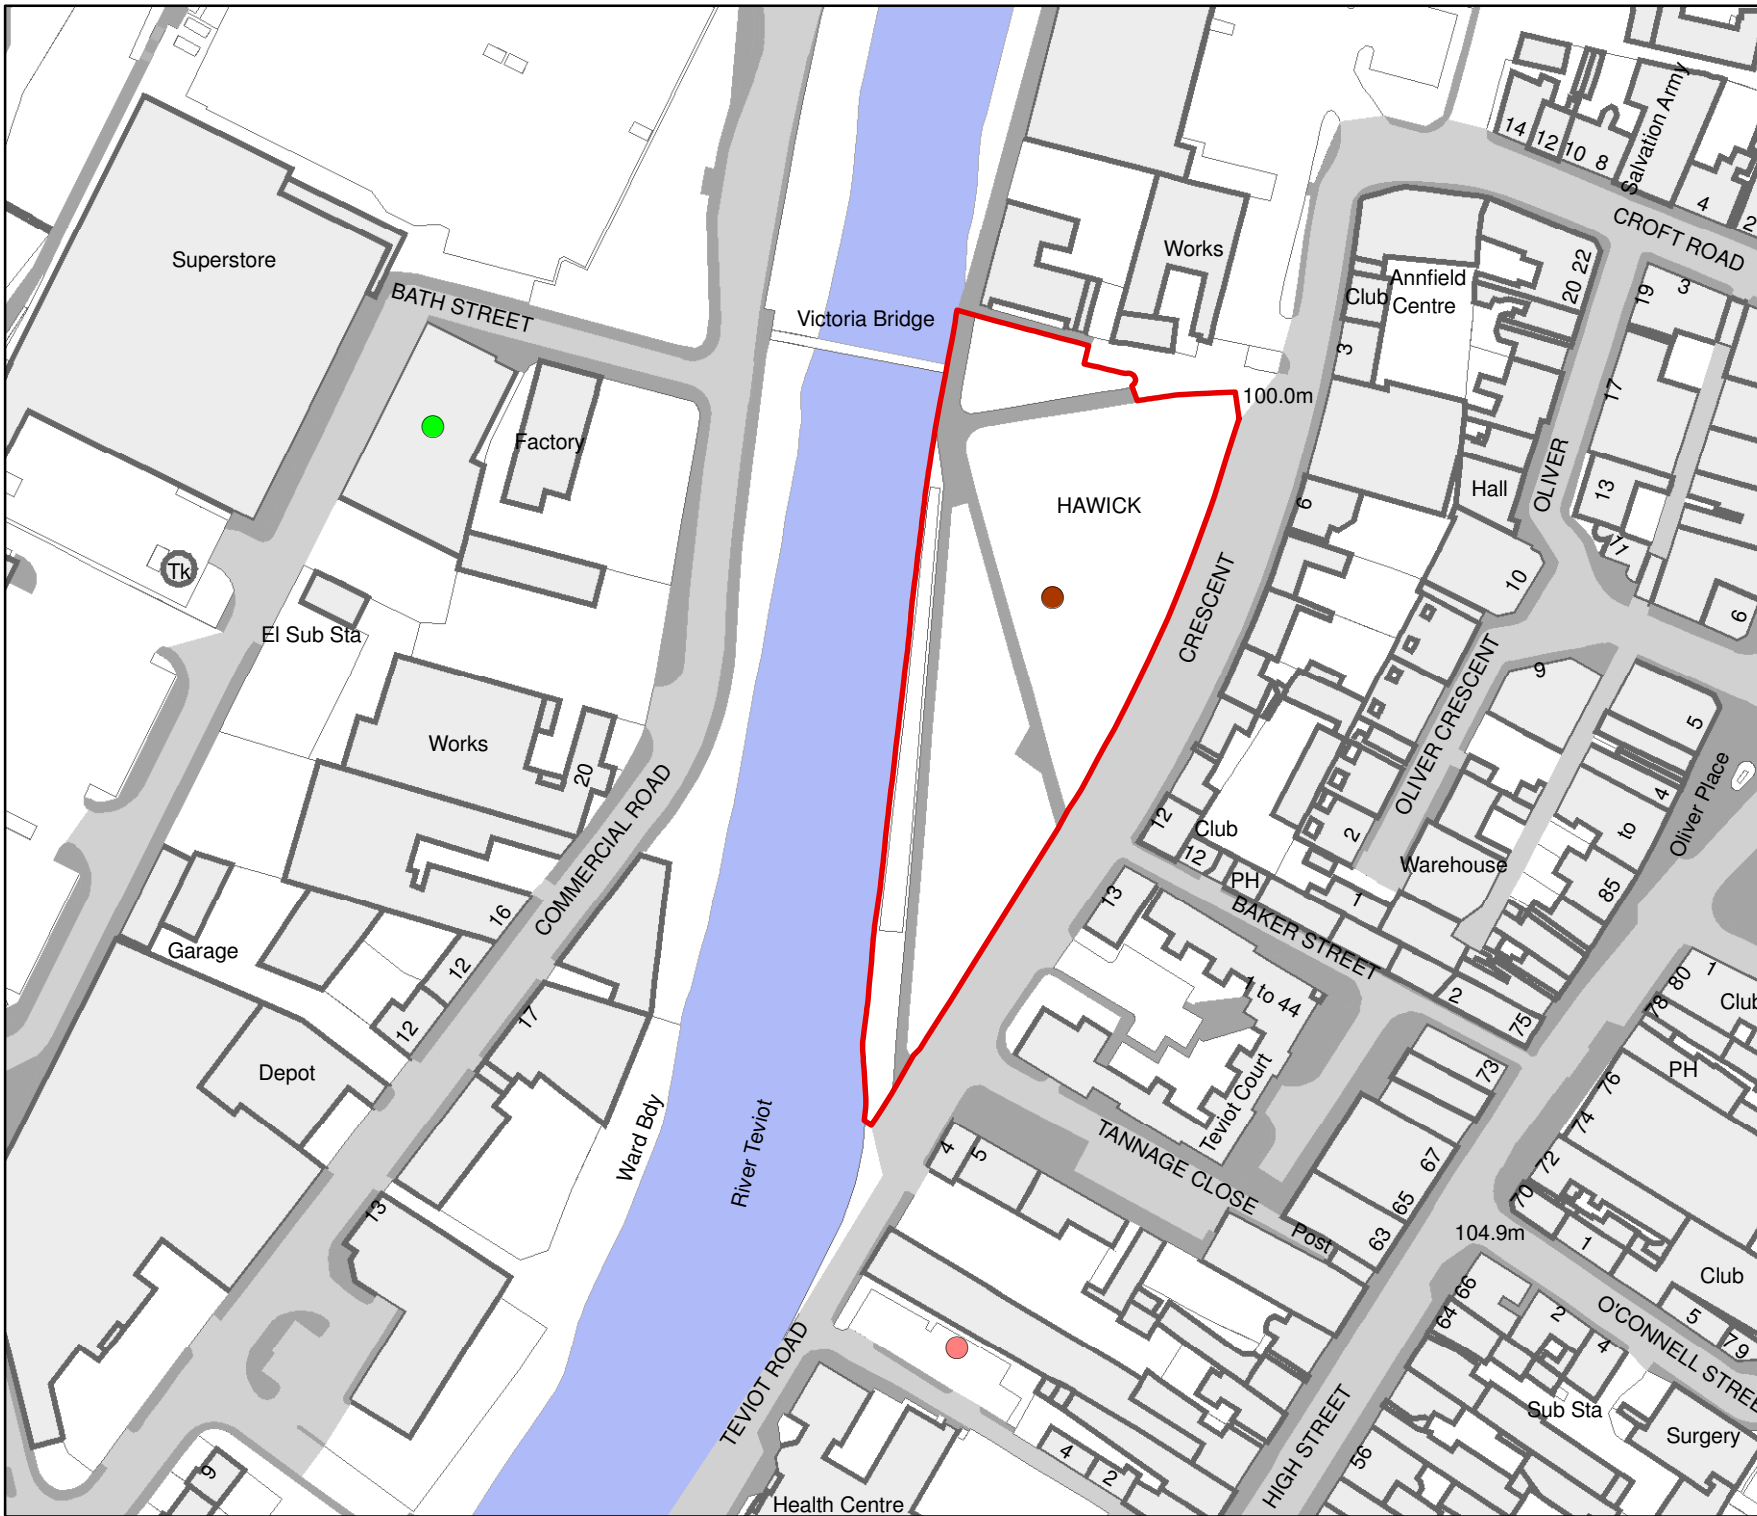

1:1,500

**Underhaugh
Teviot Crescent
Hawick**

HW066/12

Area: 5800sq m o.t

This map has been prepared by
Estate Management
Property and Facilities Management
Technical Services
Crown Copyright all rights reserved.
Scottish Borders Council, Licence
100023423, 2010.